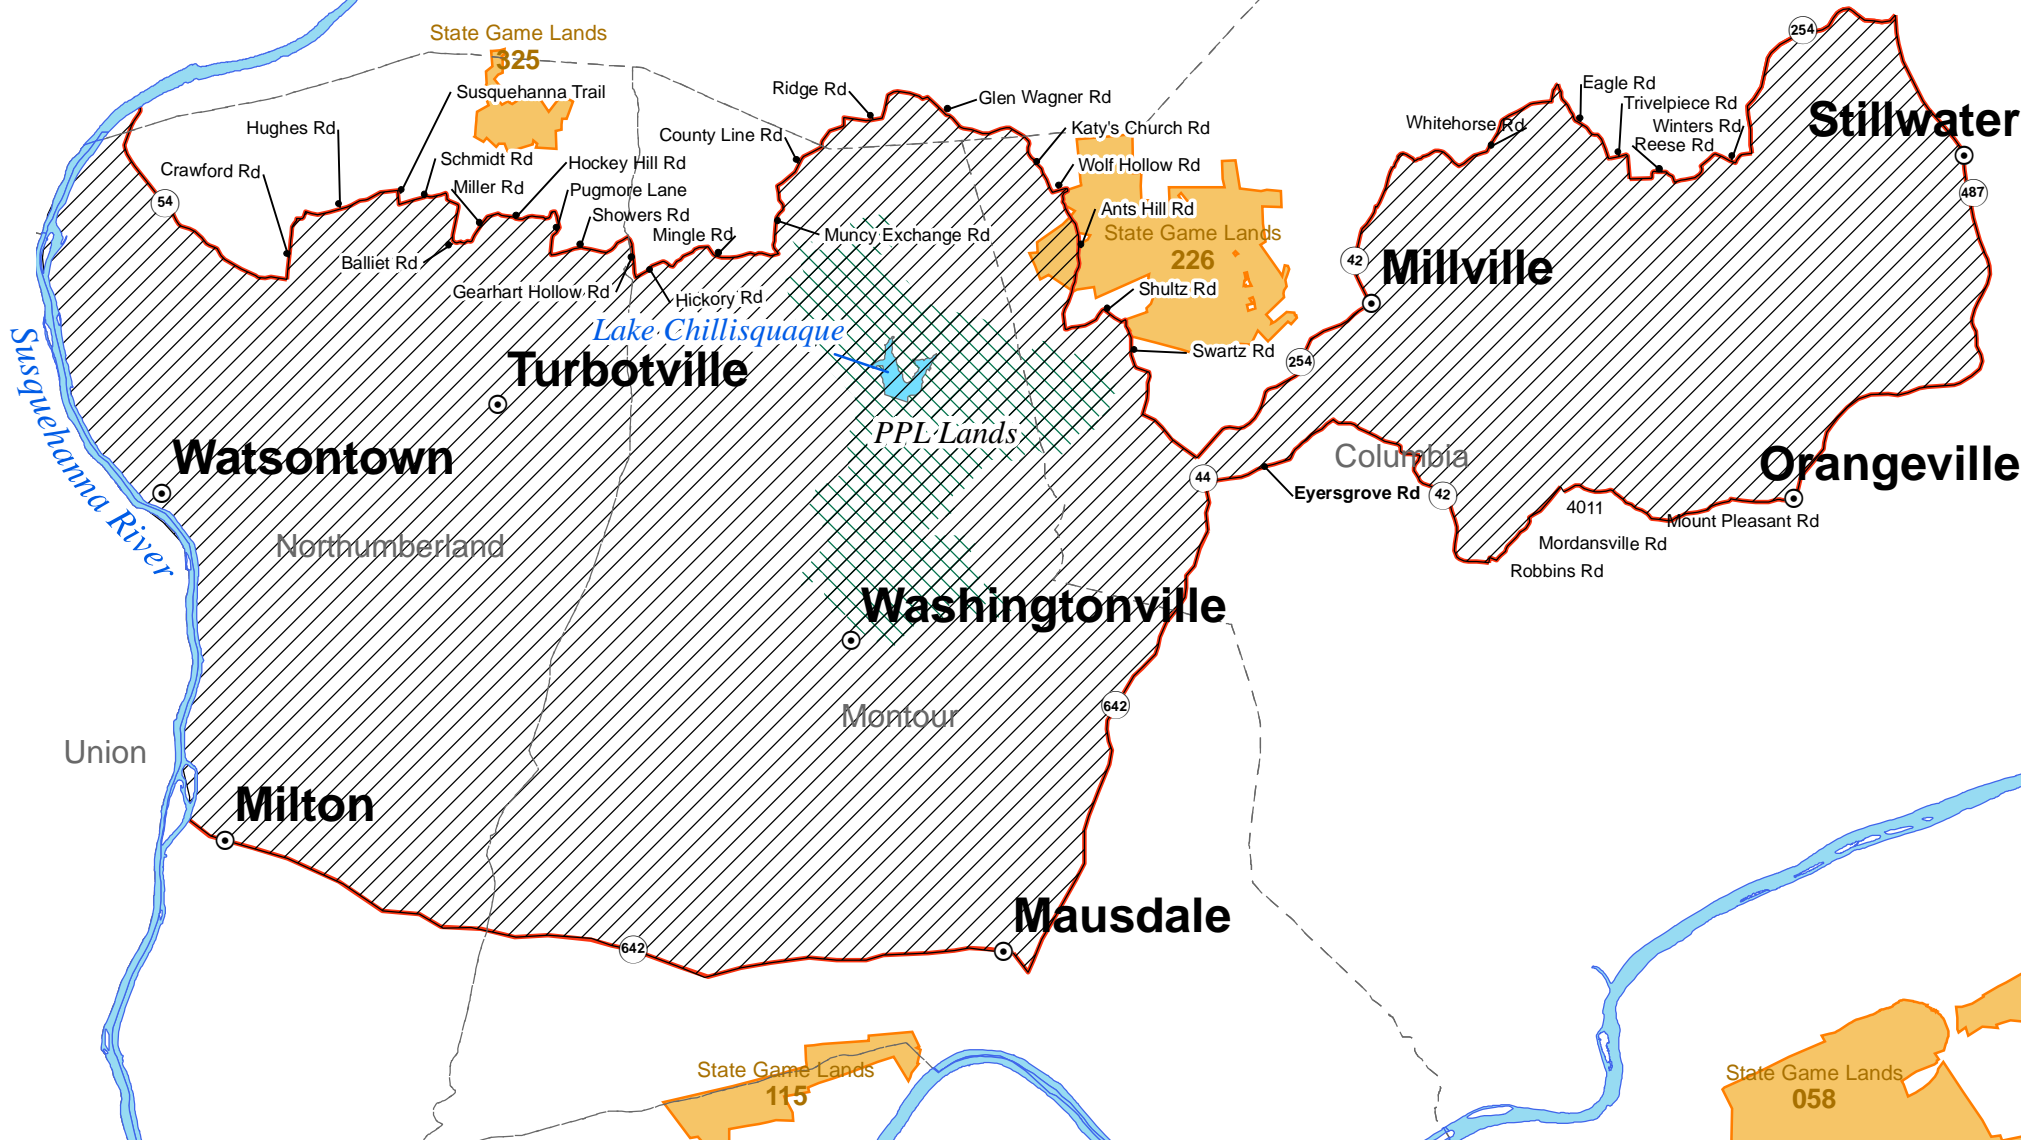

Central Susquehanna Wild Pheasant Recovery Area

Lycoming

Lake

Wild Pheasant Recovery Area (WPRAs)

State Game Lands

County Boundaries

Town